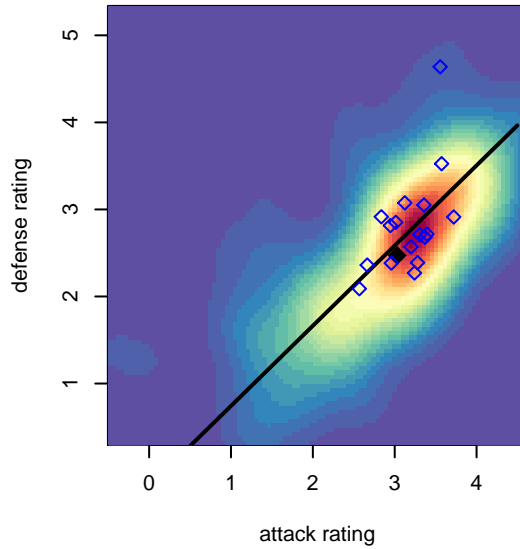

Washington Timbers Red 2 B99

Washington Timbers
 Vancouver, WA
 B99 total strength=1594
 attack=20.69 defense=11.84
 fall league = RCL B99 Div 3

alt names used:
 WASHINGTON TIMBERS FC 99B REDS 2
 WA Timbers 99B Red 2
 WASHINGTON TIMBERS REDS 2 (WA)
 WTFC 99/00B Reds 2
 WA Timbers 99B Red 2

Venues played:
 2017 Clash At the Border Gold/Silver
 2017 Beaverton Cup U19 Silver
 2017 RCL B99 Div 3
 2017 Timbers Winter Showcase 1999 Showcas
 2017 WYS Presidents Cup B99 Division 1

Washington Timbers Red 2 B99
 Dots are actual minus expected GF (blue circles) and GA (red triangles).
 Blue line is smoothed change in attack strength. Red is smoothed change in defense strength.

**attack and defense variance (black dot)
relative to other teams
and top 10 in region**

**attack and defense rating
relative to others at age
and all opponents in last 13 months**

Performance relative to 13 month average