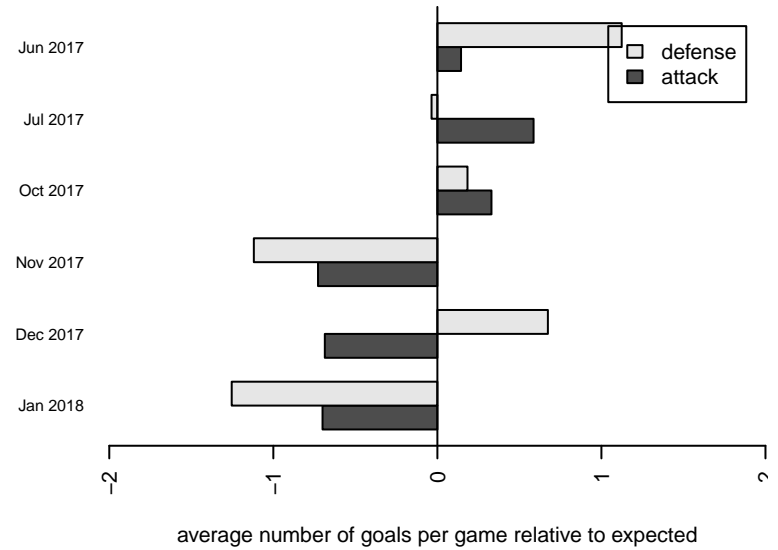

Performance relative to 13 month average