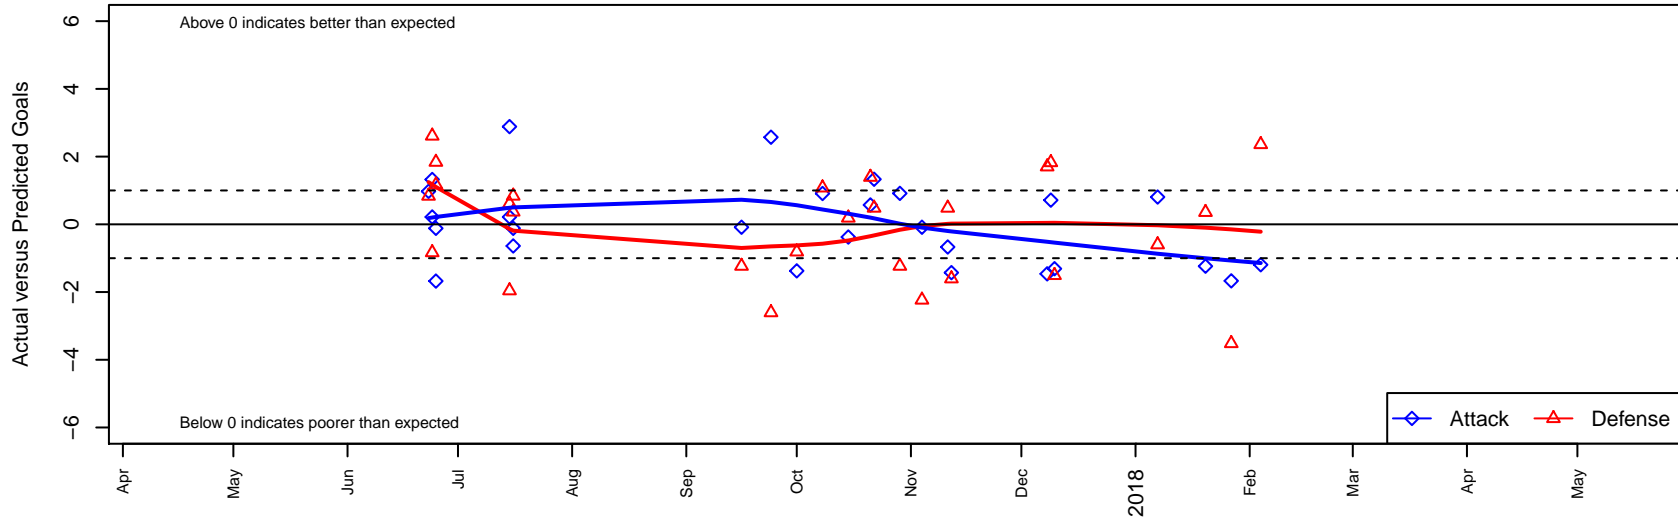

Washington Timbers Red 2 B99

Washington Timbers
 Vancouver, WA
 B99 total strength=1594
 attack=20.69 defense=11.84
 fall league = RCL B99 Div 3

alt names used:
 WASHINGTON TIMBERS FC 99B REDS 2
 WA Timbers 99B Red 2
 WASHINGTON TIMBERS REDS 2 (WA)
 WTFC 99/00B Reds 2
 WA Timbers 99B Red 2

Venues played:
 2017 Clash At the Border Gold/Silver
 2017 Beaverton Cup U19 Silver
 2017 RCL B99 Div 3
 2017 Timbers Winter Showcase 1999 Showcas
 2017 WYS Presidents Cup B99 Division 1

Washington Timbers Red 2 B99
 Dots are actual minus expected GF (blue circles) and GA (red triangles).
 Blue line is smoothed change in attack strength. Red is smoothed change in defense strength.

**attack and defense variance (black dot)
relative to other teams
and top 10 in region**

**attack and defense rating
relative to others at age
and all opponents in last 13 months**

Performance relative to 13 month average