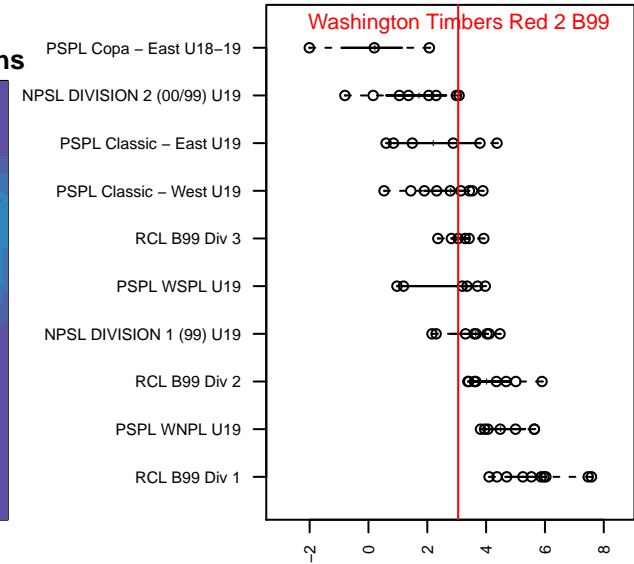

Washington Timbers Red 2 B99

Washington Timbers
 Vancouver, WA
 B99 total strength=1594
 attack=20.69 defense=11.84
 fall league = RCL B99 Div 3

alt names used:
 WASHINGTON TIMBERS FC 99B REDS 2
 WA Timbers 99B Red 2
 WASHINGTON TIMBERS REDS 2 (WA)
 WTFC 99/00B Reds 2
 WA Timbers 99B Red 2

Venues played:
 2017 Clash At the Border Gold/Silver
 2017 Beaverton Cup U19 Silver
 2017 RCL B99 Div 3
 2017 Timbers Winter Showcase 1999 Showcas
 2017 WYS Presidents Cup B99 Division 1

Washington Timbers Red 2 B99
 Dots are actual minus expected GF (blue circles) and GA (red triangles).
 Blue line is smoothed change in attack strength. Red is smoothed change in defense strength.

**attack and defense variance (black dot)
relative to other teams
and top 10 in region**

**attack and defense rating
relative to others at age
and all opponents in last 13 months**

Performance relative to 13 month average