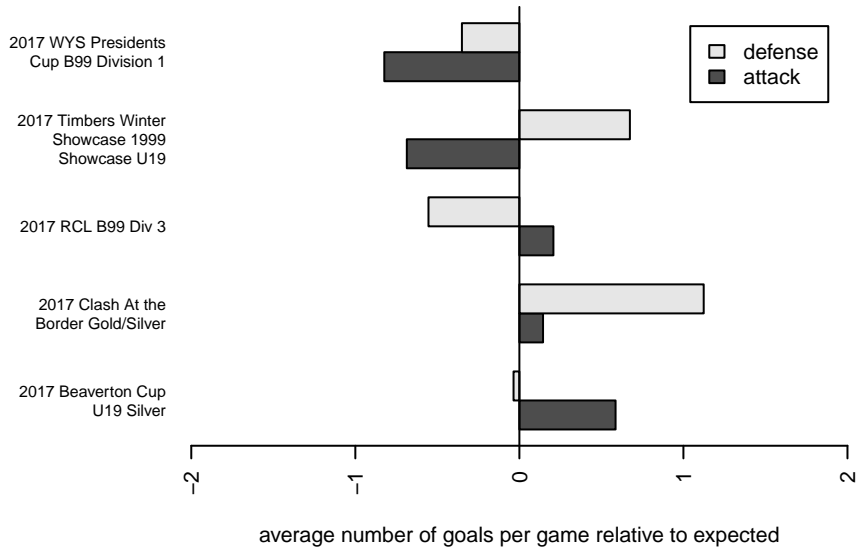

Washington Timbers Red 2 B99

Washington Timbers
 Vancouver, WA
 B99 total strength=1594
 attack=20.69 defense=11.84
 fall league = RCL B99 Div 3

alt names used:
 WASHINGTON TIMBERS FC 99B REDS 2
 WA Timbers 99B Red 2
 WASHINGTON TIMBERS REDS 2 (WA)
 WTFC 99/00B Reds 2
 WA Timbers 99B Red 2

Venues played:
 2017 Clash At the Border Gold/Silver
 2017 Beaverton Cup U19 Silver
 2017 RCL B99 Div 3
 2017 Timbers Winter Showcase 1999 Showcas
 2017 WYS Presidents Cup B99 Division 1

Washington Timbers Red 2 B99
 Dots are actual minus expected GF (blue circles) and GA (red triangles).
 Blue line is smoothed change in attack strength. Red is smoothed change in defense strength.

**attack and defense variance (black dot)
relative to other teams
and top 10 in region**

**attack and defense rating
relative to others at age
and all opponents in last 13 months**

Performance relative to 13 month average